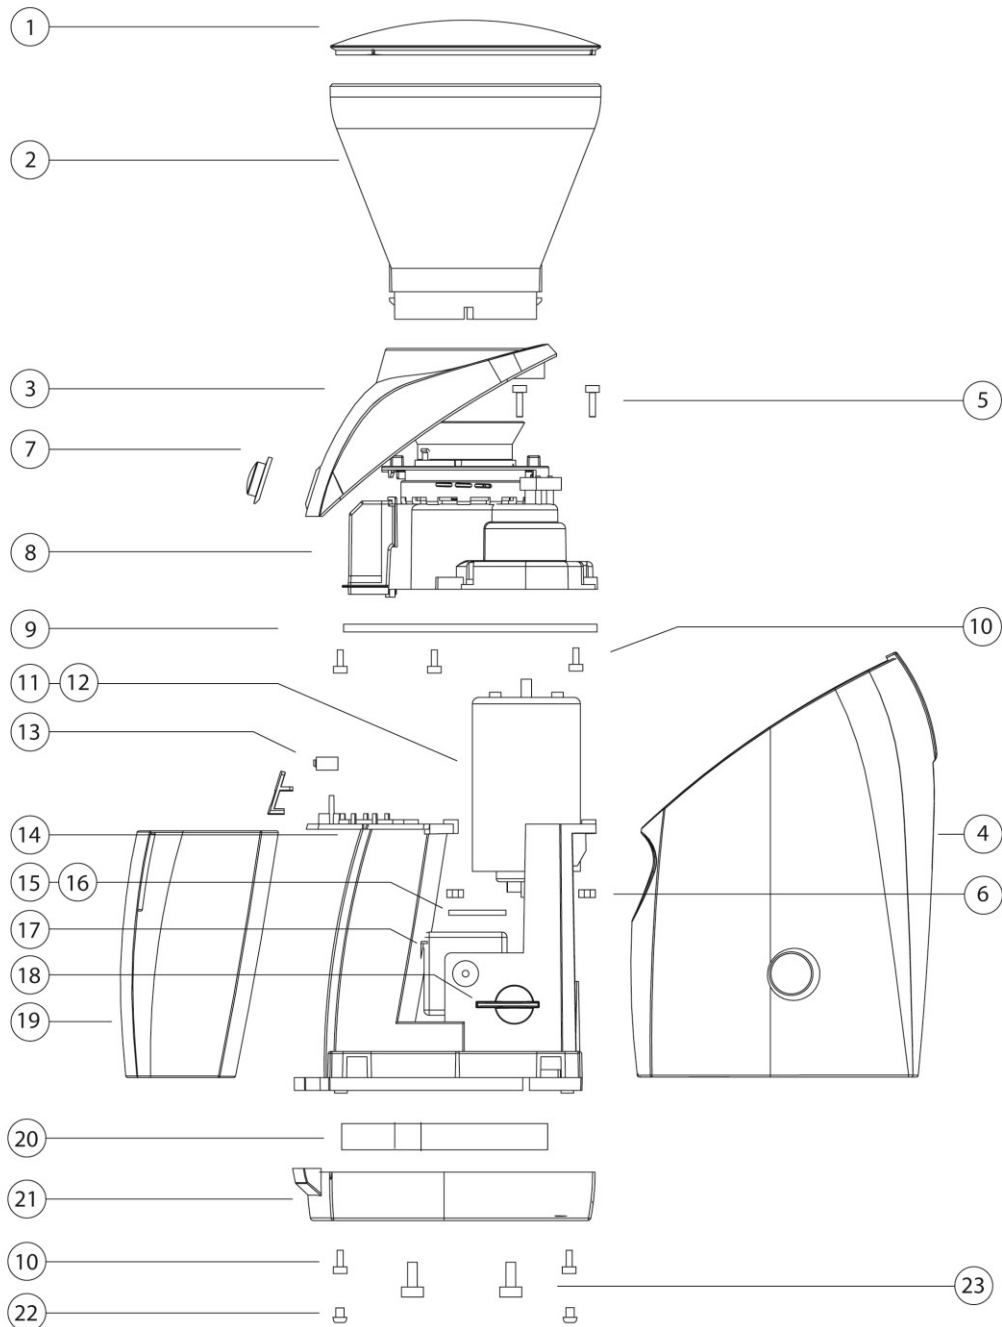

Parts List and Exploded Views

Encore

Encore Main Assembly

Encore Main Assembly

Item #	Part #	Part Description	Total Used
1	6010*	Hopper Lid	1
2	6011**	Hopper	1
3	6013	Top Case	1
4	6051	Rear Case	1
5	6119**	Gearbox Chassis Through Bolt M3x20	2
6	6120**	Gearbox Chassis Through Bolt Nut	2
7	na	Hing pulse button (part of top case)	1
8	na	Gearbox Assembly	1
9	6094*	Conical Motor Plate	1
10	6121	M3x12 Motor Mounting Screw	1
11	6026**	120v Motor	1
12	6027**	230v Motor	1
13	6032*	Micro Switch	1
14	6035*	Chassis	1
15	6082*	120v Printed Circuit Board	1
16	6083*	230v Printed Circuit Board	1
17	6037	On/Off Switch	1
18	6038	On/Off Knob	1
19	6042	Grounds Bin	1
20	8020	Metal Ballast	1
21	6045	Plastic Base	1
22	6049	Rubber Feet	4
23	6122	Screw Ballast	2

** Frequently needed service parts *Occasionally needed service parts NOTE: No need to stock parts without asterisks.

Encore Grind/Motor Assembly

Encore Grind/Motor Assembly

Item #	Part #	Part Description	Total Used
1	6066**	Silicone Gasket	1
2	6068**	Ring Burr Holder	1
3	6170	M2 Ring Burr	1
4	6065	Ring Burr O-Ring	1
5	6076**	Adjustment Ring	1
6	6077**	Calibration Ring	1
7	6177**	Calibration Set Screw	1
NS	6179	Wing Nut for Encore Shaft	1
8	6173	M3 Cone Burr	1
9	6079*	Encore Shaft	1
10	6080**	Paddle Wheel	1
11	6081**	Paddle Wheel Felt	1
12	6084*	1.5mm Shim	1
13	6086*	.5mm Shim	2
14	6085*	0.25mm Shim	2
15	6088	Ground Chute	1
16	6089	Ground Chute Gasket	1
17	6091**	Main Drive Gear	1
18	6192	13mm Drive Shaft Nut	1
19	6094*	Motor Mounting Plate	1
20	6032*	Micro Switch	1
21	6196**	Detent	1
22	6197*	Detent Spring	1
23	6105*	Grommet Sleeve Assembly	3
24	6000	Gear Box Housing	1
25	6193	Lock Washer	1
26	6189	M5x12 Motor Mounting Screws	2
27	6190	Motor Plate Lock Washers	2
28	6121	M3x12 Motor Mounting Screw	4
29	6026**	120v Motor	1
30	6027**	230v Motor	1