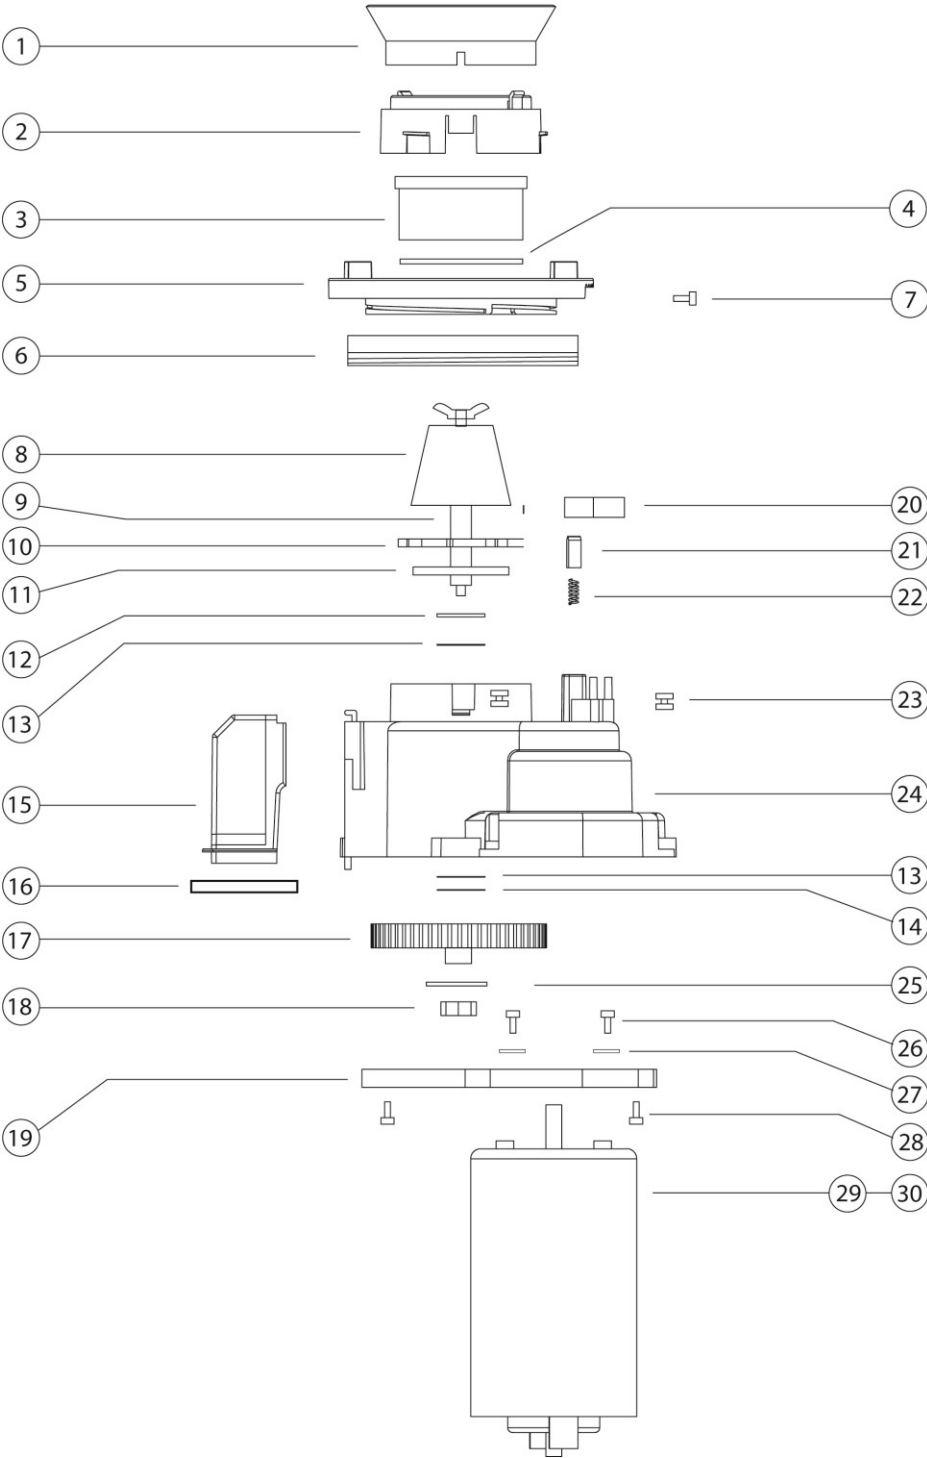

Parts List and Exploded Views

Encore

Encore Main Assembly

Encore Main Assembly

Item #	Part #	Part Description	Total Used
1	6010*	Hopper Lid	1
2	6011**	Hopper	1
3	6013	Top Case	1
4	6051	Rear Case	1
5	6119**	Gearbox Chassis Through Bolt M3x20	2
6	6120**	Gearbox Chassis Through Bolt Nut	2
7	na	Hing pulse button (part of top case)	1
8	na	Gearbox Assembly	1
9	6094*	Conical Motor Plate	1
10	6121	M3x12 Motor Mounting Screw	1
11	6026**	120v Motor	1
12	6027**	230v Motor	1
13	6032*	Micro Switch	1
14	6035*	Chassis	1
15	6082*	120v Printed Circuit Board	1
16	6083*	230v Printed Circuit Board	1
17	6037	On/Off Switch	1
18	6038	On/Off Knob	1
19	6042	Grounds Bin	1
20	8020	Metal Ballast	1
21	6045	Plastic Base	1
22	6049	Rubber Feet	4
23	6122	Screw Ballast	2

** Frequently needed service parts *Occasionally needed service parts NOTE: No need to stock parts without asterisks.

Encore Grind/Motor Assembly

Encore Grind/Motor Assembly

Item #	Part #	Part Description	Total Used
1	6066**	Silicone Gasket	1
2	6068**	Ring Burr Holder	1
3	6170	M2 Ring Burr	1
4	6065	Ring Burr O-Ring	1
5	6076**	Adjustment Ring	1
6	6077**	Calibration Ring	1
7	6177**	Calibration Set Screw	1
NS	6179	Wing Nut for Encore Shaft	1
8	6173	M3 Cone Burr	1
9	6079*	Encore Shaft	1
10	6080**	Paddle Wheel	1
11	6081**	Paddle Wheel Felt	1
12	6084*	1.5mm Shim	1
13	6086*	.5mm Shim	2
14	6085*	0.25mm Shim	2
15	6088	Ground Chute	1
16	6089	Ground Chute Gasket	1
17	6091**	Main Drive Gear	1
18	6192	13mm Drive Shaft Nut	1
19	6094*	Motor Mounting Plate	1
20	6032*	Micro Switch	1
21	6196**	Detent	1
22	6197*	Detent Spring	1
23	6105*	Grommet Sleeve Assembly	3
24	6000	Gear Box Housing	1
25	6193	Lock Washer	1
26	6189	M5x12 Motor Mounting Screws	2
27	6190	Motor Plate Lock Washers	2
28	6121	M3x12 Motor Mounting Screw	4
29	6026**	120v Motor	1
30	6027**	230v Motor	1