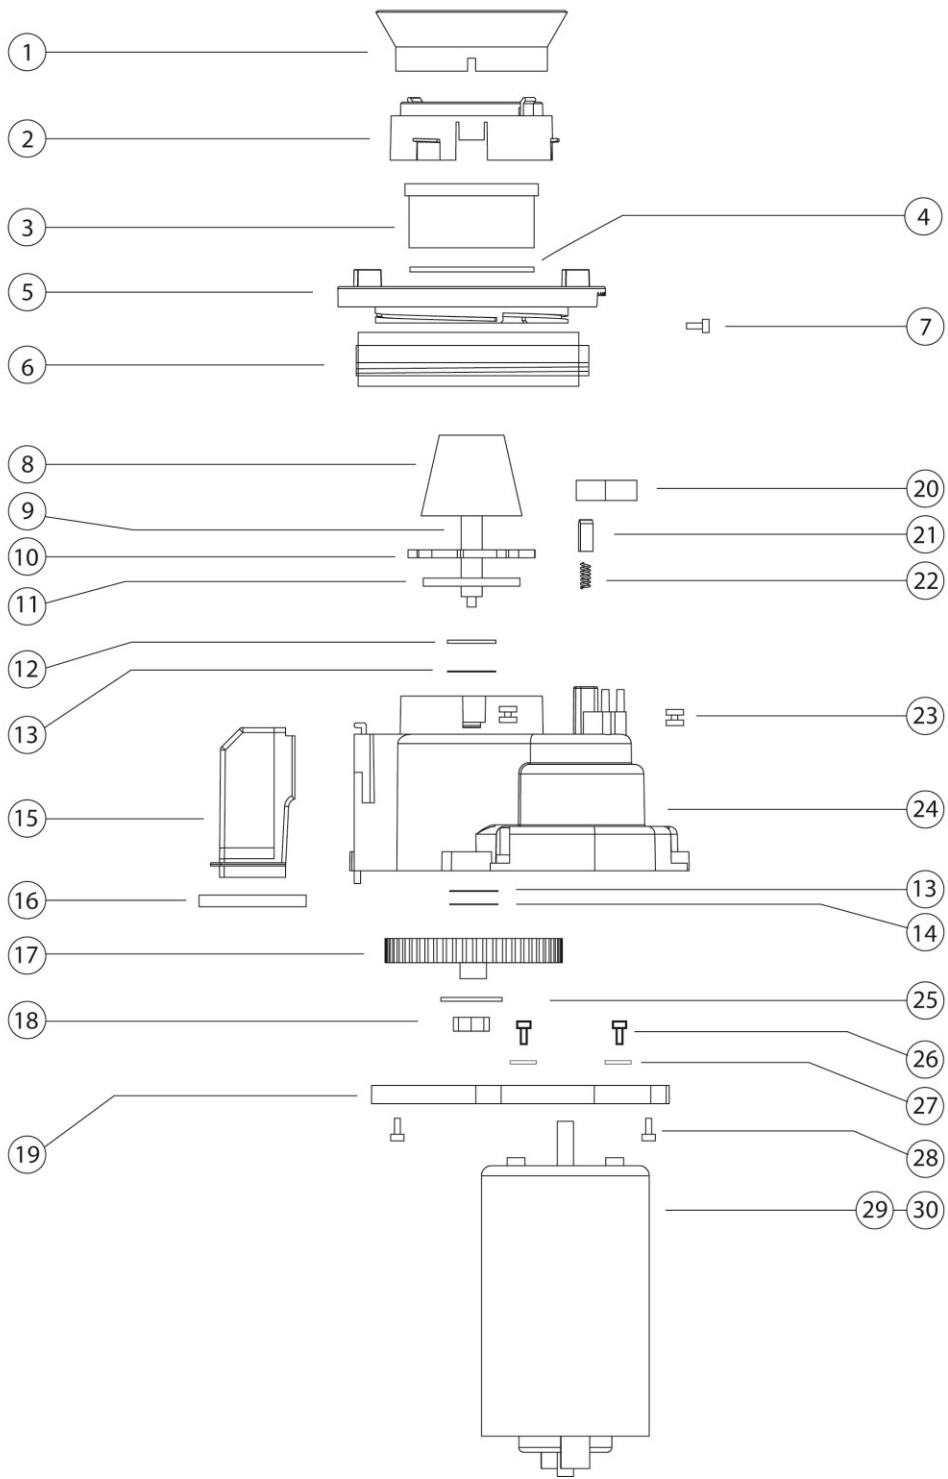

## Virtuoso Main Assembly

## Virtuoso Main Assembly

Item #	Part #	Part Description	Total Used
1	6010*	Hopper Lid	1
2	6011**	Hopper	1
3	6014	Top Case	1
4	6050	Rear Case	1
5	6119**	Gearbox Chassis Through Bolt M3x20	2
6	6120**	Gearbox Chassis Through Bolt Nut	2
7	6016	Silicon Pulse Button	1
8	na	Gearbox Assembly	1
9	6094*	Conical Motor Plate	1
10	6121	M3x12 Motor Mounting Screw	1
11	6026**	120v Motor	1
12	6027**	230v Motor	1
13	6032*	Micro Switch W/ Bracket	1
14	6035*	Chassis	1
15	6082*	120v Printed Circuit Board	1
16	6083*	230v Printed Circuit Board	1
17	6036	Timer Switch + Nut (D-Shape)	1
18	6139	Knob For Virt (D-Shape)	1
19	6042	Grounds Bin	1
20	8020	Metal Ballast	1
21	6044	Metal Base	1
22	6049	Rubber Feet	4
23	6122	Screw Ballast	2

## Virtuoso Grind/Motor Assembly

Item #	Part #	Part Description	Total Used
1	6066**	Silicone Gasket	1
2	6068**	Ring Burr Holder	1
3	6170	M2 Ring Burr	1
4	6065	Ring Burr O-Ring	1
5	6076**	Adjustment Ring	1
6	6077**	Calibration Ring	1
7	6177**	Calibration Set Screw	1
8	6175	M2 Cone Burr	1
9	6078	Drive Shaft	1
10	6080**	Paddle Wheel	1
11	6081**	Paddle Wheel Felt	1
12	6084*	1.5mm Shim	1
13	6086*	0.5mm Shim	2
14	6085*	0.25mm Shim	2
15	6088	Grounds Chute	1
16	6089	Grounds Chute Gasket	1
17	6091**	Main Drive Gear	1
18	6192	13mm Drive Shaft Nut	1
19	6094*	Motor Mounting Plate	1
20	6032*	Micro Switch W/ Bracket	1
21	6196**	Detent	1
22	6197*	Detent Spring	1
23	6105*	Grommet Sleeve Assembly	3
24	6000	Gear Box Housing	1
25	6193	Drive Shaft Lock Washer	1
26	6189	M5x12 Motor Mount Screw	2
27	6190	Motor Plate Lock Washers	2
28	6121	M3x12 Motor Mounting Screw	4
29	6026**	120v Motor	1
30	6027**	230v Motor	1