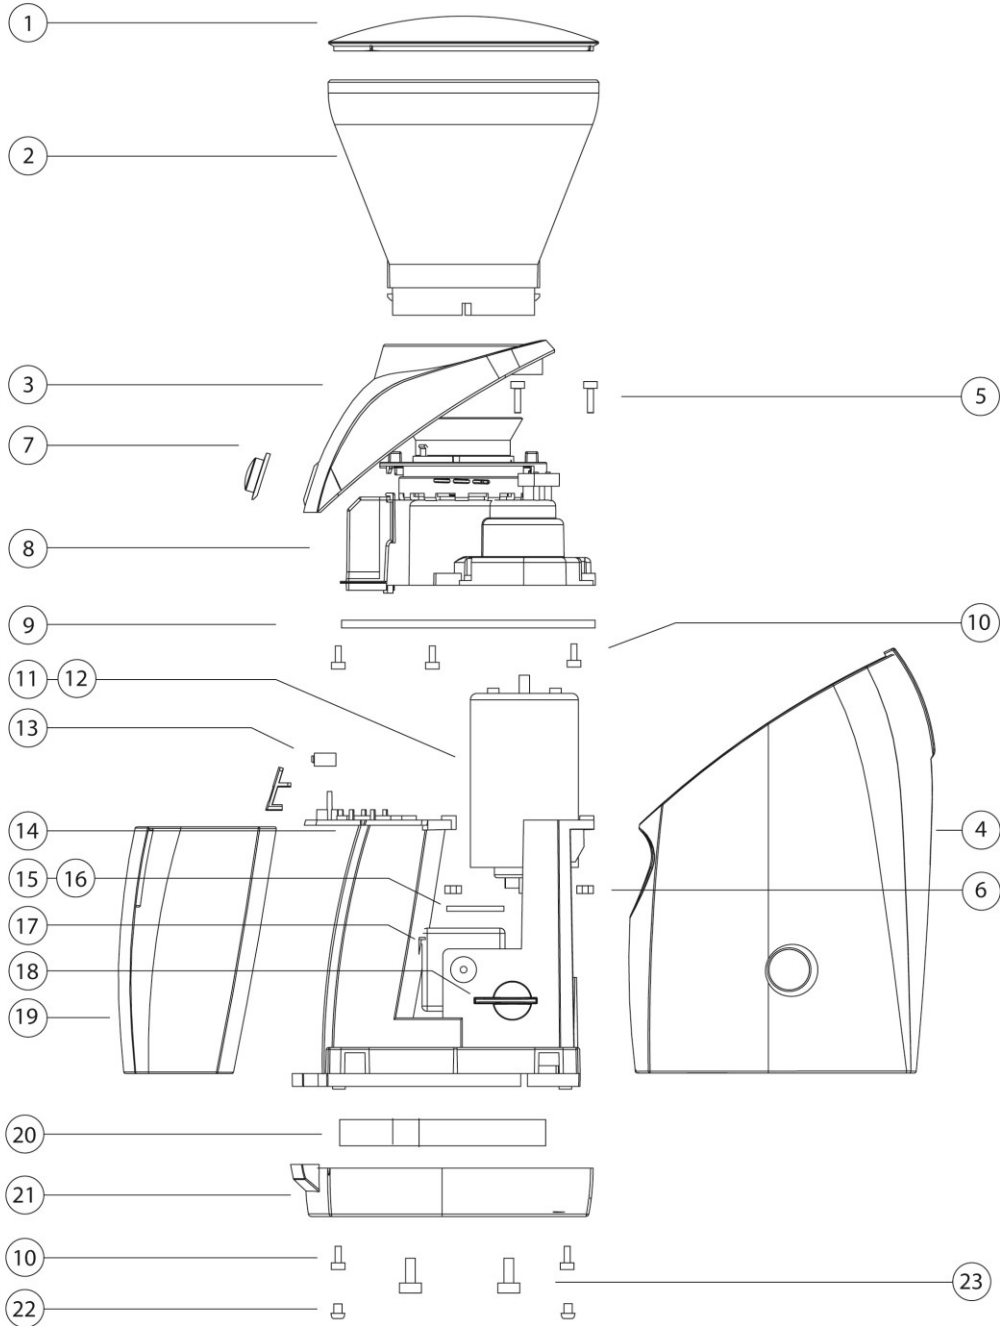

# Parts List and Exploded Views

## Virtuoso Main Assembly

## Virtuoso Main Assembly

Item #	Part #	Part Description	Total Used
1	6010*	Hopper Lid	1
2	6011**	Hopper	1
3	6014	Top Case	1
4	6050	Rear Case	1
5	6119**	Gearbox Chassis Through Bolt M3x20	2
6	6120**	Gearbox Chassis Through Bolt Nut	2
7	6016	Silicon Pulse Button	1
8	na	Gearbox Assembly	1
9	6094*	Conical Motor Plate	1
10	6121	M3x12 Motor Mounting Screw	1
11	6026**	120v Motor	1
12	6027**	230v Motor	1
13	6032*	Micro Switch W/ Bracket	1
14	6035*	Chassis	1
15	6082*	120v Printed Circuit Board	1
16	6083*	230v Printed Circuit Board	1
17	6036	Timer Switch + Nut (D-Shape)	1
18	6139	Knob For Virt (D-Shape)	1
19	6042	Grounds Bin	1
20	8020	Metal Ballast	1
21	6044	Metal Base	1
22	6049	Rubber Feet	4
23	6122	Screw Ballast	2